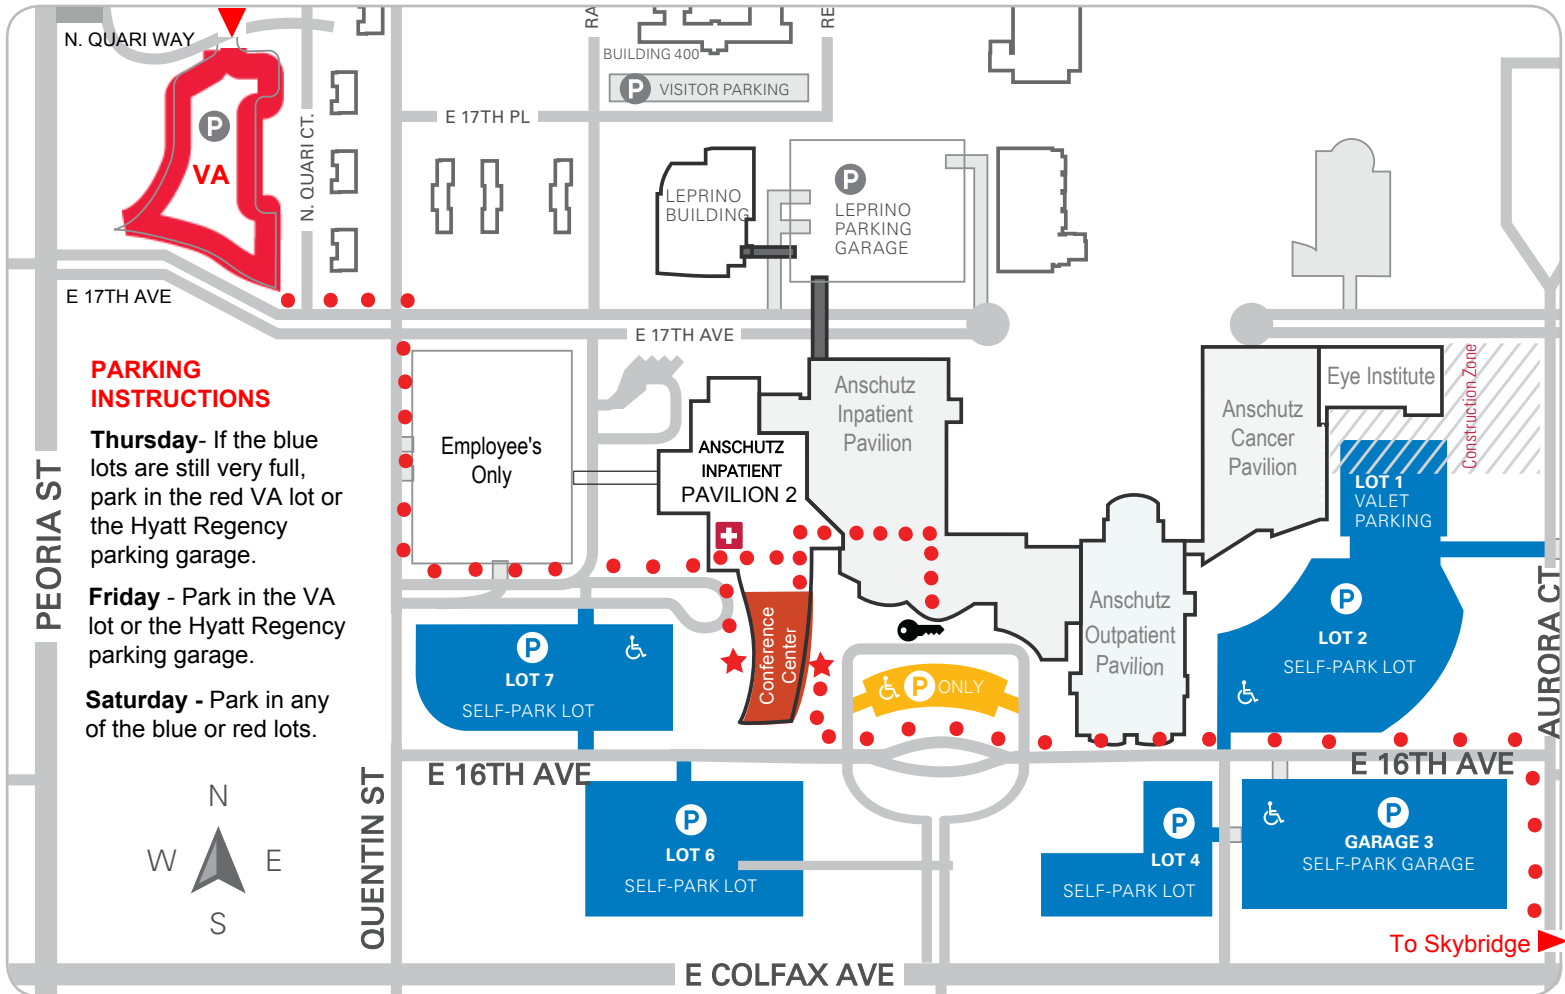

# Driving/Parking Map

**Bruce Schroffel Conference Center**  
**University of Colorado Hospital - Anschutz Pavilion 2**  
**12605 East 16th Ave, Aurora, Colorado 80045**

**From the south (via I-225)**

- » West on Colfax to Aurora Ct.
- » Right on Aurora Court to 16th Ave.
- » Left on 16th Ave.

**From the north**

- » South on Peoria to Colfax
- » East on Colfax
- » Left on Quentin St. to 16th Ave.
- » Right on 16th Ave.

**From downtown Denver**

- » East on Colfax to Quentin St.
- » Left on Quentin St. to 16th Ave.
- » Right on 16th Ave.

**PARKING INSTRUCTIONS**

**Thursday** - If the blue lots are still very full, park in the red VA lot or the Hyatt Regency parking garage.

**Friday** - Park in the VA lot or the Hyatt Regency parking garage.

**Saturday** - Park in any of the blue or red lots.

PEORIA ST

QUENTIN ST

AURORA CT

- Walking path
- ★ Conference entrance doors
- 🗝 Valet station
- 🏥 Emergency Department
- ♿ Handicap accessible spaces

The east entrance to the Conference Center is marked by the white star.